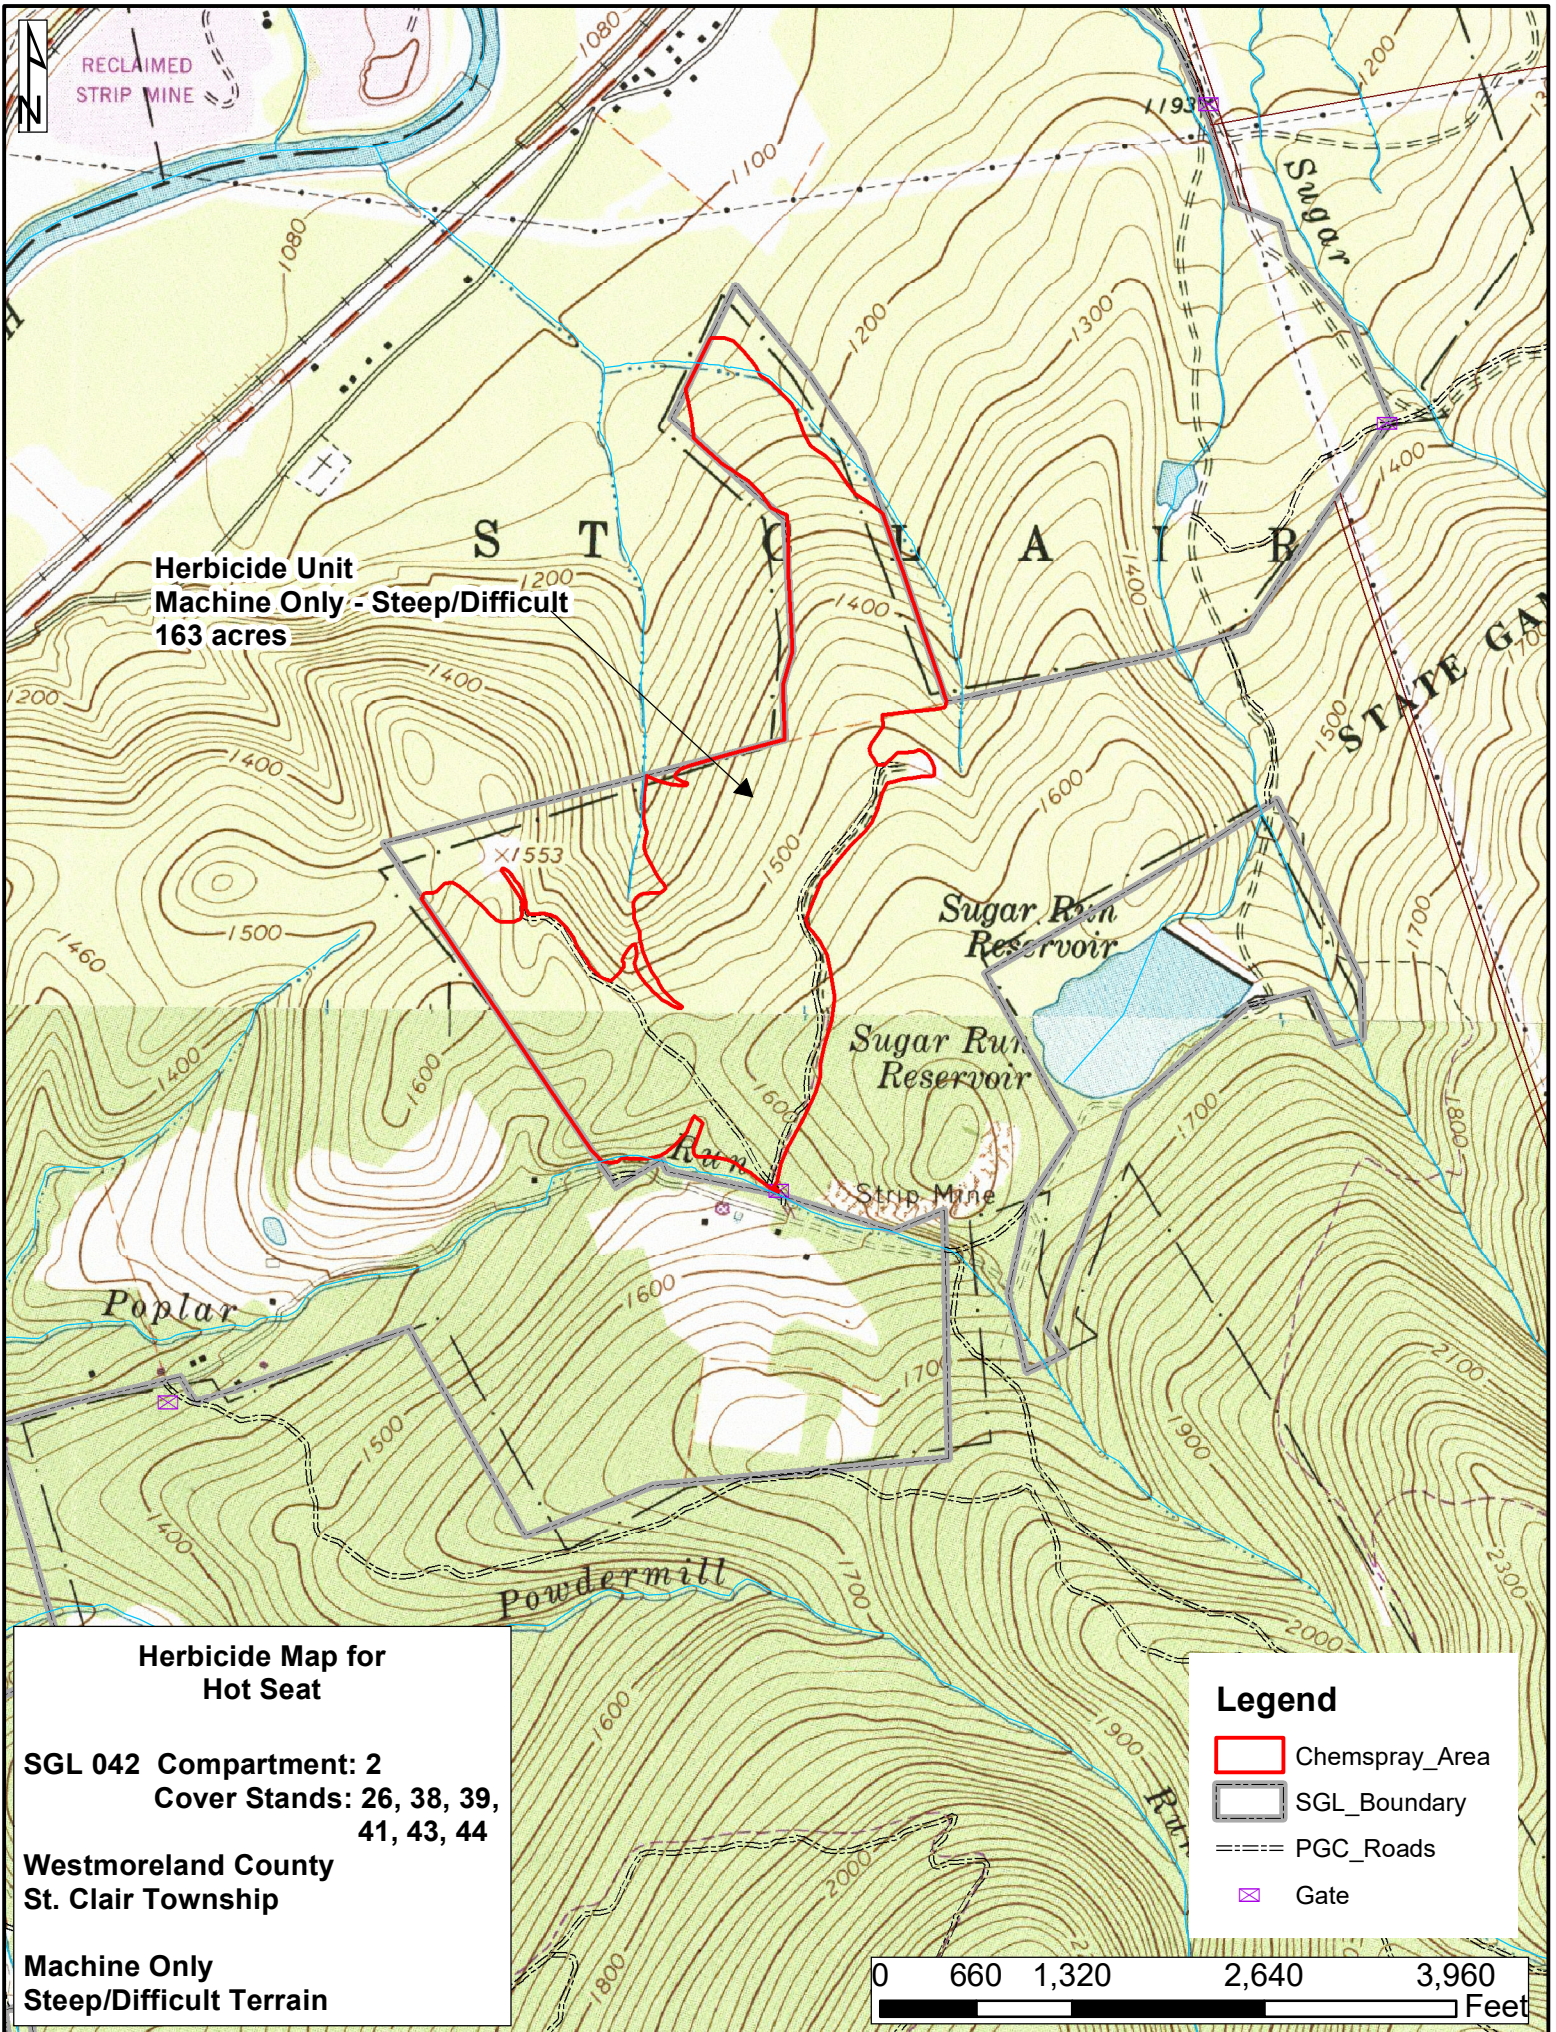

Herbicide Unit

N 40.3714 W 79.0330

**Herbicide Location Map for
Hot Seat**

SGL 042 Compartment: 2
Cover Stands: 26, 38, 39,
41, 43, 44

Westmoreland County
St. Clair Township

Machine Only
Steep/Difficult Terrain

Legend

- Chemspray_Area
- SGL_Boundary
- PGC_Roads

Sources: Japan, ME NGCC, ©

0 0.5 1 2 3 Miles

RECLAIMED STRIP MINE

**Herbicide Unit
Machine Only - Steep/Difficult
163 acres**

S T C L A I B

STATE GATE

Sugar Run Reservoir

Sugar Run Reservoir

Strip Mine

Poplar

Powdermill

Legend

- Chemspray_Area
- SGL_Boundary
- PGC_Roads
- Gate

**Herbicide Map for
Hot Seat**

**SGL 042 Compartment: 2
Cover Stands: 26, 38, 39,
41, 43, 44**

**Westmoreland County
St. Clair Township**

**Machine Only
Steep/Difficult Terrain**